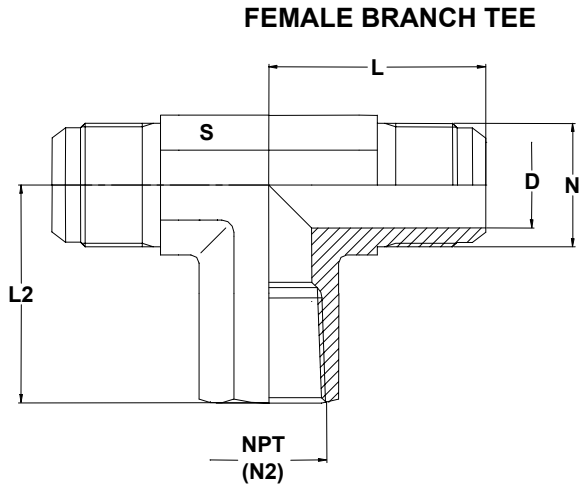

FEMALE STUD TEE
STUD END THREAD: NPT

TUBE OD		UN / UNF	THREAD NPT/NPTF	S	L	L2	D	PART NO.
mm	inch	N	N2	mm	mm	mm	mm	
6	1/4	7/16 -20	1/8 -27	14	27.4	16.8	4.4	4-2F-FRTN
6	1/4	7/16 -20	1/4 -18	19	31	22.3	4.4	4F-FRTN
8	5/16	1/2 -20	1/8 -27	14	27.4	16.8	6	5-2F-FRTN
8	5/16	1/2 -20	1/4 -18	19	28.7	22.3	6	5-4F-FRTN
10	3/8	9/16 -18	1/8 -27	14	31.2	17	7.5	6-2F-FRTN
10	3/8	9/16 -18	1/4 -18	19	31.2	22.3	7.5	6-4F-FRTN
10	3/8	9/16 -18	3/8 -18	22	33.3	25.9	7.5	6F-FRTN
12	1/2	3/4 -16	1/4 -18	19	36.1	25.6	9.9	8-4F-FRTN
12	1/2	3/4 -16	3/8 -18	22	36.1	25.9	9.9	8-6F-FRTN
12	1/2	3/4 -16	1/2 -14	27	38.7	31.2	9.9	8F-FRTN
14/15/16	5/8	7/8 -14	1/2 -14	27	41.7	31.2	12.3	10-8F-FRTN
18/20	3/4	1 1/16 -12	1/2 -14	27	48	34.3	15.5	12-8F-FRTN
18/20	3/4	1 1/16 -12	3/4 -14	33	48	34.5	15.5	12F-FRTN
25	1	1 5/16 -12	1 -11.5	41	55.1	41.4	21.5	16F-FRTN
28/30/32	1 1/4	1 5/8 -12	1 1/4 -11.5	48	59.2	43.2	27.5	20F-FRTN

NOTE:
 THE PART NUMBERS GIVEN HERE ARE FOR TAPER FEMALE RUN TEE.
 CORRESPONDING PART NUMBERS FOR TAPER FEMALE BRANCH RUN TEE CAN BE OBTAINED
 BY SUBSTITUTING 'F-FBT' FOR 'F-FRT'.

S.D.INDUSTRIES.

An ISO 9001 : 2000 Company