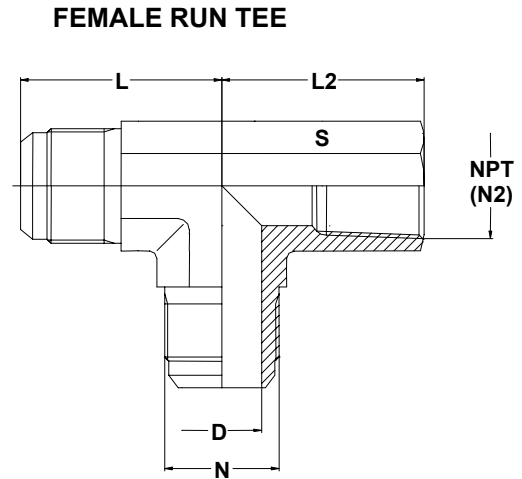

FEMALE STUD TEE
STUD END THREAD: NPT

TUBE OD		UN / UNF	THREAD NPT/NPTF	S	L	L2	D	PART NO.
mm	inch	N	N2	mm	mm	mm	mm	
6	1/4	7/16 -20	1/8 -27	14	27.4	16.8	4.4	4-2F-FRTN
6	1/4	7/16 -20	1/4 -18	19	31	22.3	4.4	4F-FRTN
8	5/16	1/2 -20	1/8 -27	14	27.4	16.8	6	5-2F-FRTN
8	5/16	1/2 -20	1/4 -18	19	28.7	22.3	6	5-4F-FRTN
10	3/8	9/16 -18	1/8 -27	14	31.2	17	7.5	6-2F-FRTN
10	3/8	9/16 -18	1/4 -18	19	31.2	22.3	7.5	6-4F-FRTN
10	3/8	9/16 -18	3/8 -18	22	33.3	25.9	7.5	6F-FRTN
12	1/2	3/4 -16	1/4 -18	19	36.1	25.6	9.9	8-4F-FRTN
12	1/2	3/4 -16	3/8 -18	22	36.1	25.9	9.9	8-6F-FRTN
12	1/2	3/4 -16	1/2 -14	27	38.7	31.2	9.9	8F-FRTN
14/15/16	5/8	7/8 -14	1/2 -14	27	41.7	31.2	12.3	10-8F-FRTN
18/20	3/4	1 1/16 -12	1/2 -14	27	48	34.3	15.5	12-8F-FRTN
18/20	3/4	1 1/16 -12	3/4 -14	33	48	34.5	15.5	12F-FRTN
25	1	1 5/16 -12	1 -11.5	41	55.1	41.4	21.5	16F-FRTN
28/30/32	1 1/4	1 5/8 -12	1 1/4 -11.5	48	59.2	43.2	27.5	20F-FRTN

NOTE:
 THE PART NUMBERS GIVEN HERE ARE FOR TAPER FEMALE RUN TEE.
 CORRESPONDING PART NUMBERS FOR TAPER FEMALE BRANCH RUN TEE CAN BE OBTAINED
 BY SUBSTITUTING 'F-FBT' FOR 'F-FRT'.

S.D.INDUSTRIES.

An ISO 9001 : 2000 Company